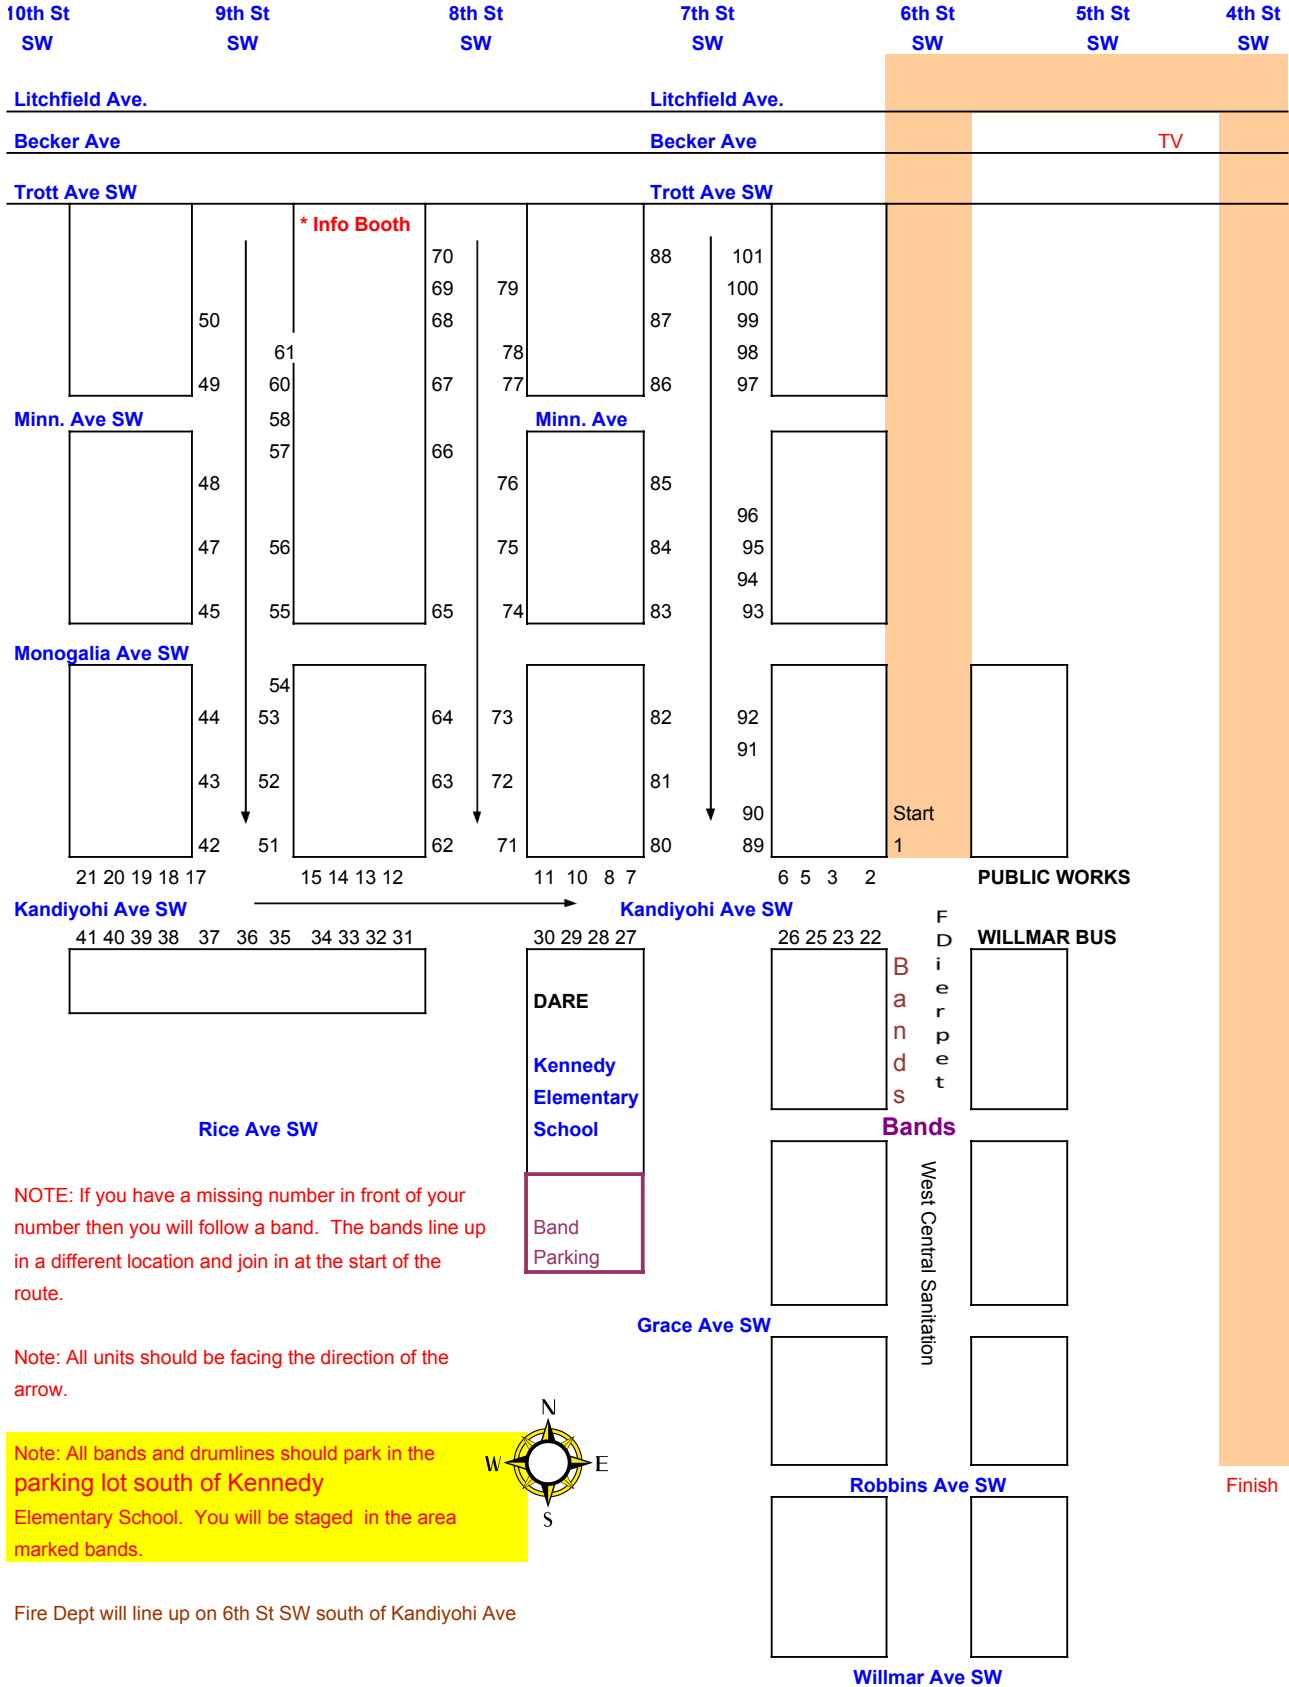

GRANDE DAY PARADE FLOAT STAGING

ALL UNITS SHOULD CHECK IN AT THE INFO BOOTH AT 9TH ST SW & TROTT AVE SW

NOTE: If you have a missing number in front of your number then you will follow a band. The bands line up in a different location and join in at the start of the route.

Note: All units should be facing the direction of the arrow.

Note: All bands and drumlines should park in the parking lot south of Kennedy Elementary School. You will be staged in the area marked bands.