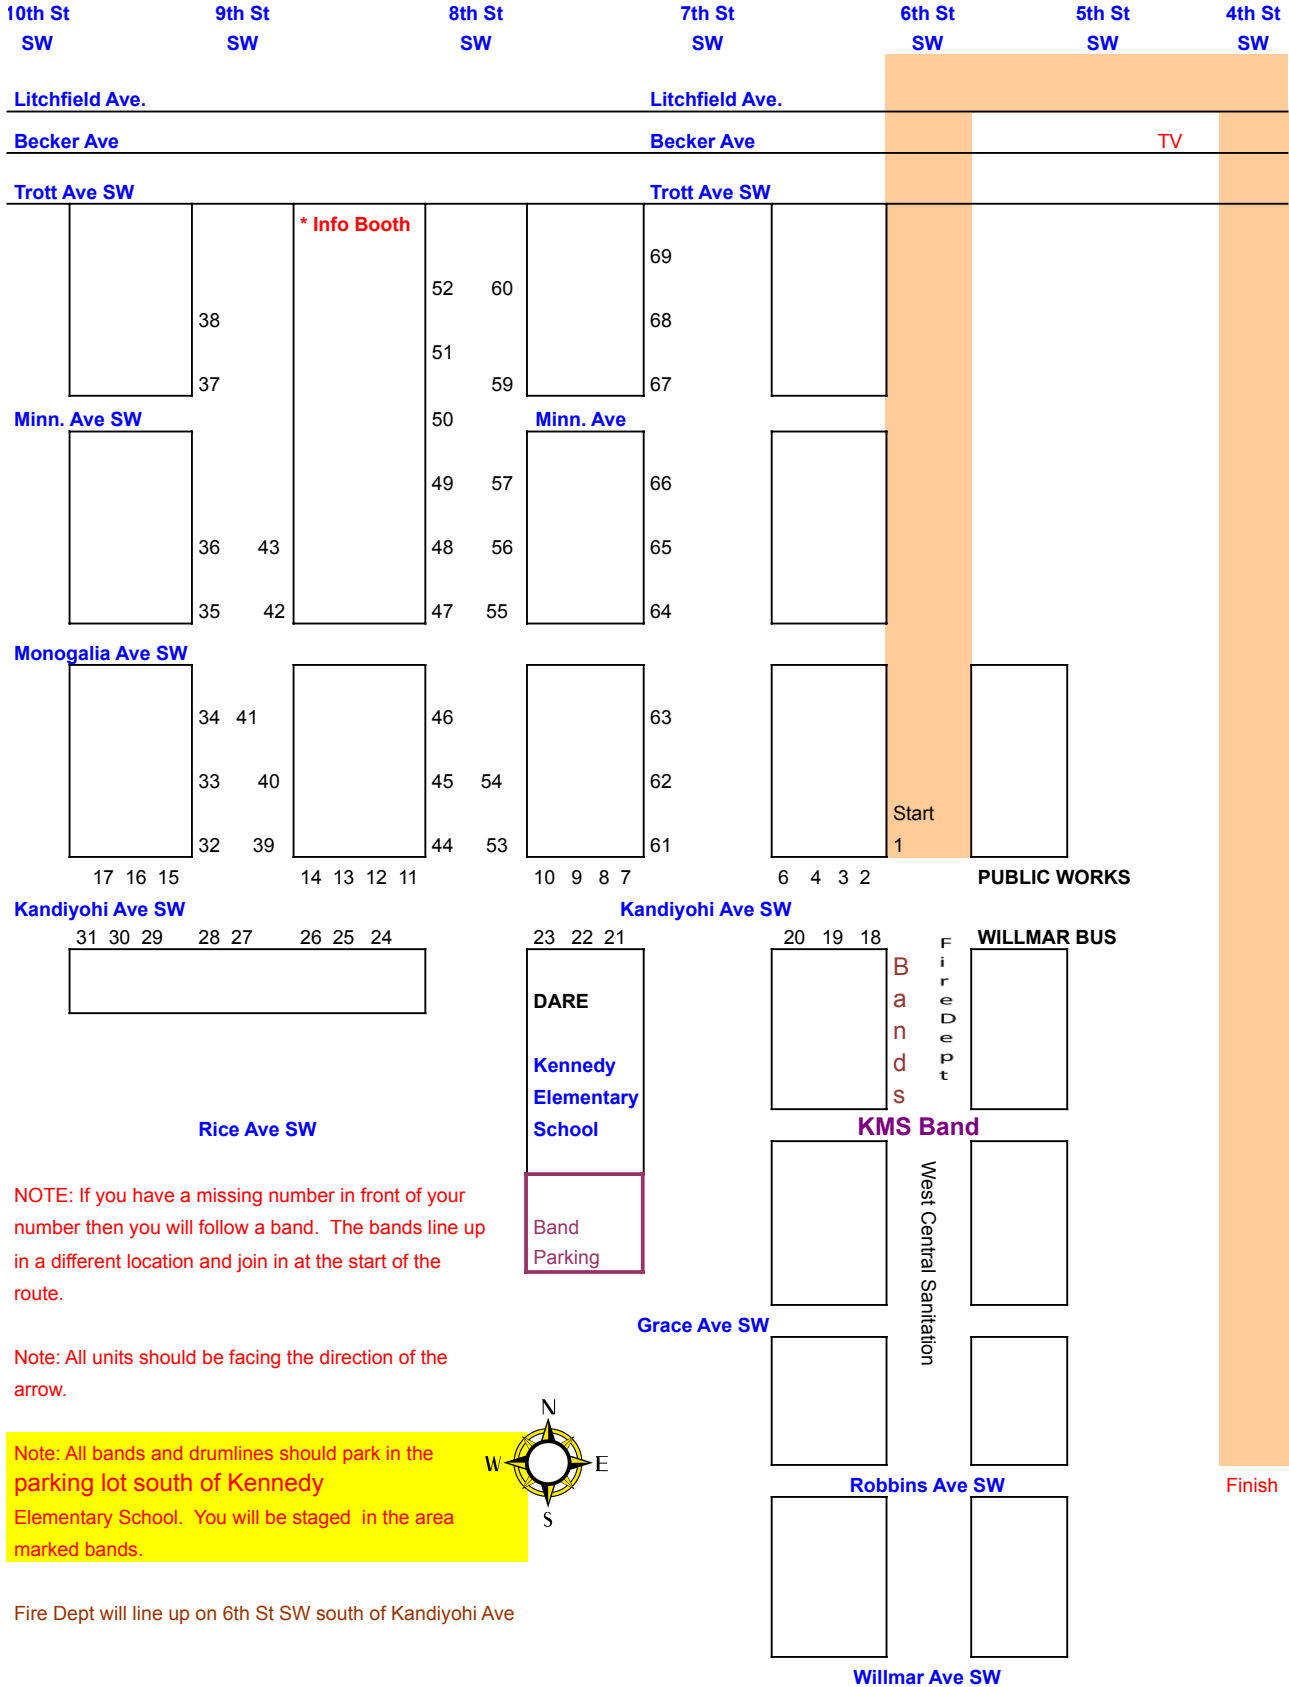

GRANDE DAY PARADE FLOAT STAGING

ALL UNITS SHOULD CHECK IN AT THE INFO BOOTH AT 9TH ST SW & TROTT AVE SW

NOTE: If you have a missing number in front of your number then you will follow a band. The bands line up in a different location and join in at the start of the route.

Note: All units should be facing the direction of the arrow.

Note: All bands and drumlines should park in the parking lot south of Kennedy Elementary School. You will be staged in the area marked bands.