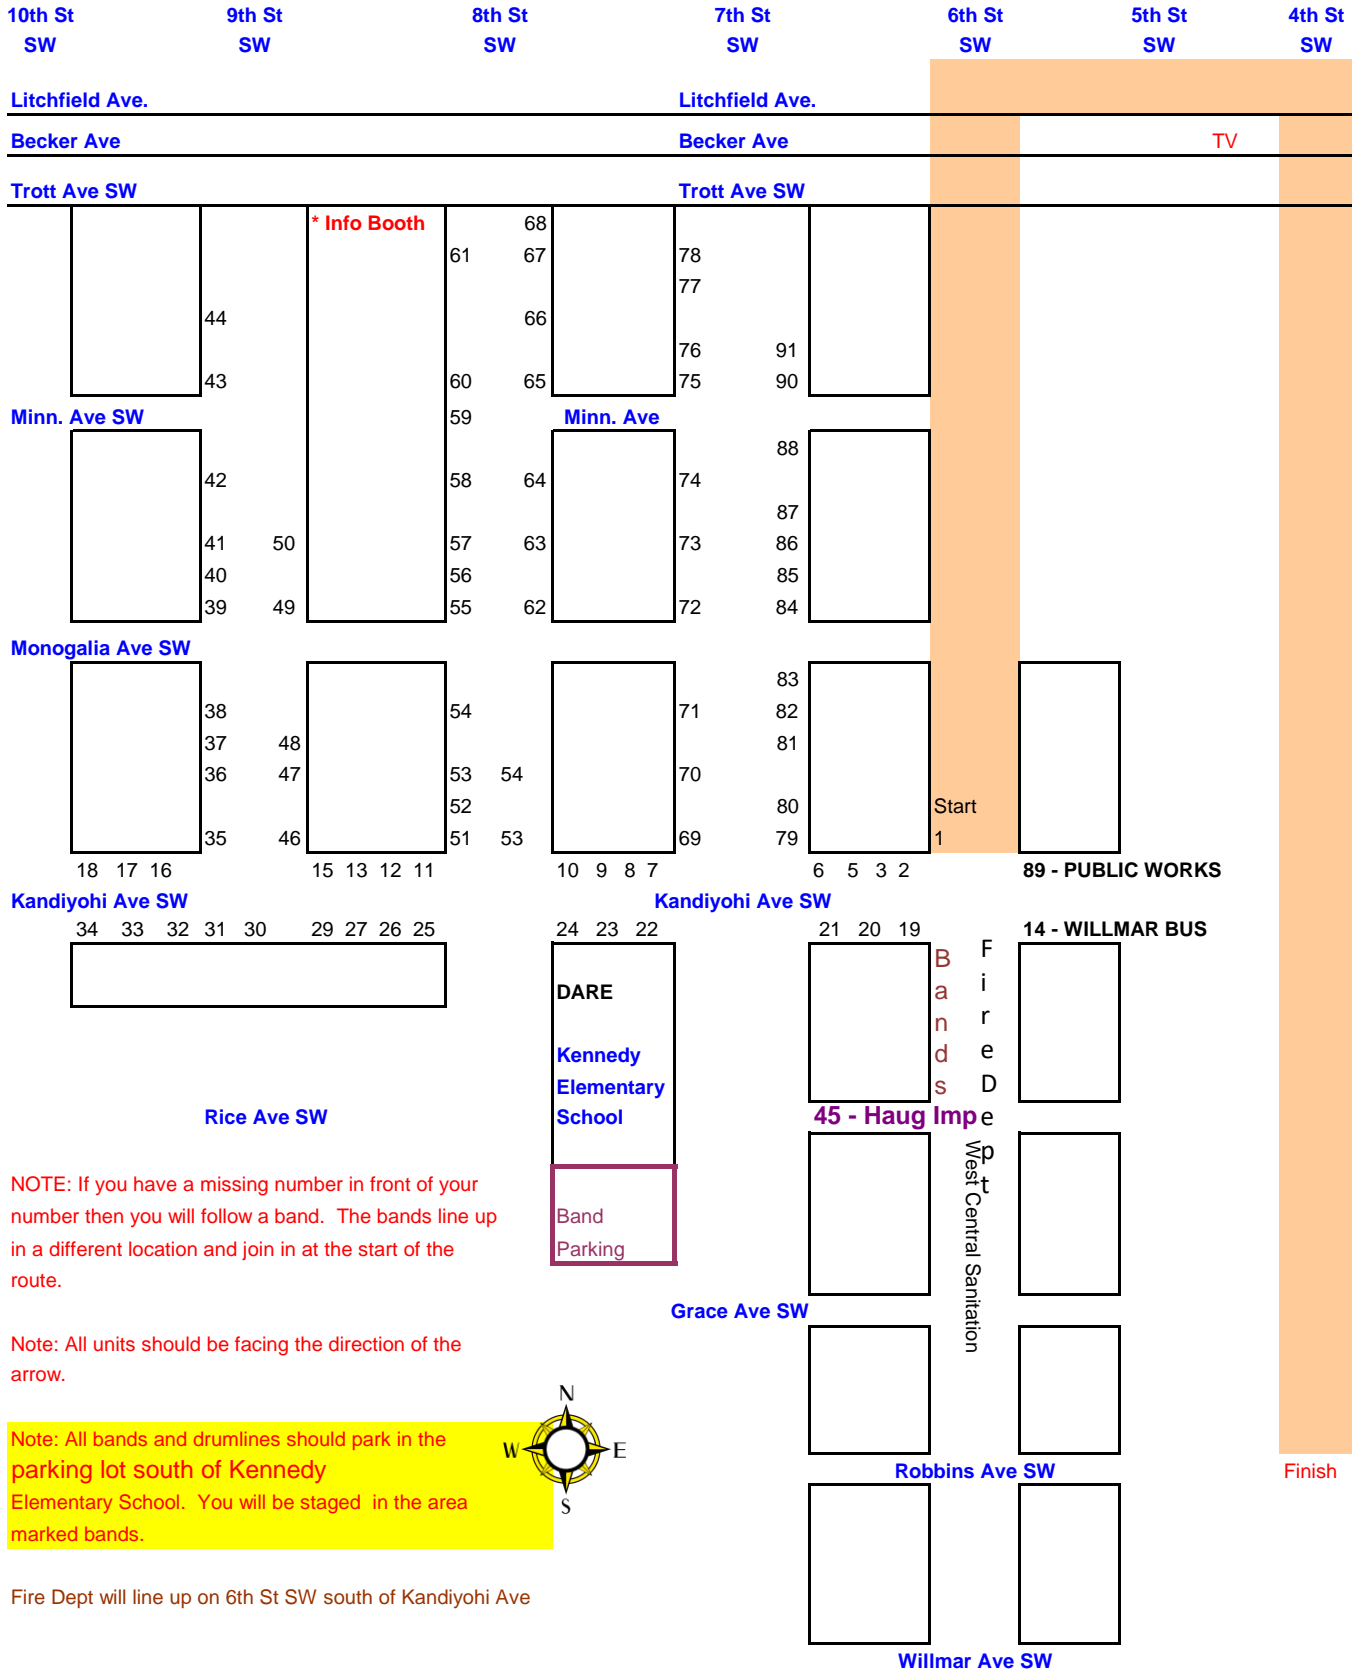

# GRANDE DAY PARADE FLOAT STAGING

ALL UNITS SHOULD CHECK IN AT THE INFO BOOTH AT 9TH ST SW & TROTT AVE SW

NOTE: If you have a missing number in front of your number then you will follow a band. The bands line up in a different location and join in at the start of the route.

Note: All units should be facing the direction of the arrow.

Note: All bands and drumlines should park in the parking lot south of Kennedy Elementary School. You will be staged in the area marked bands.