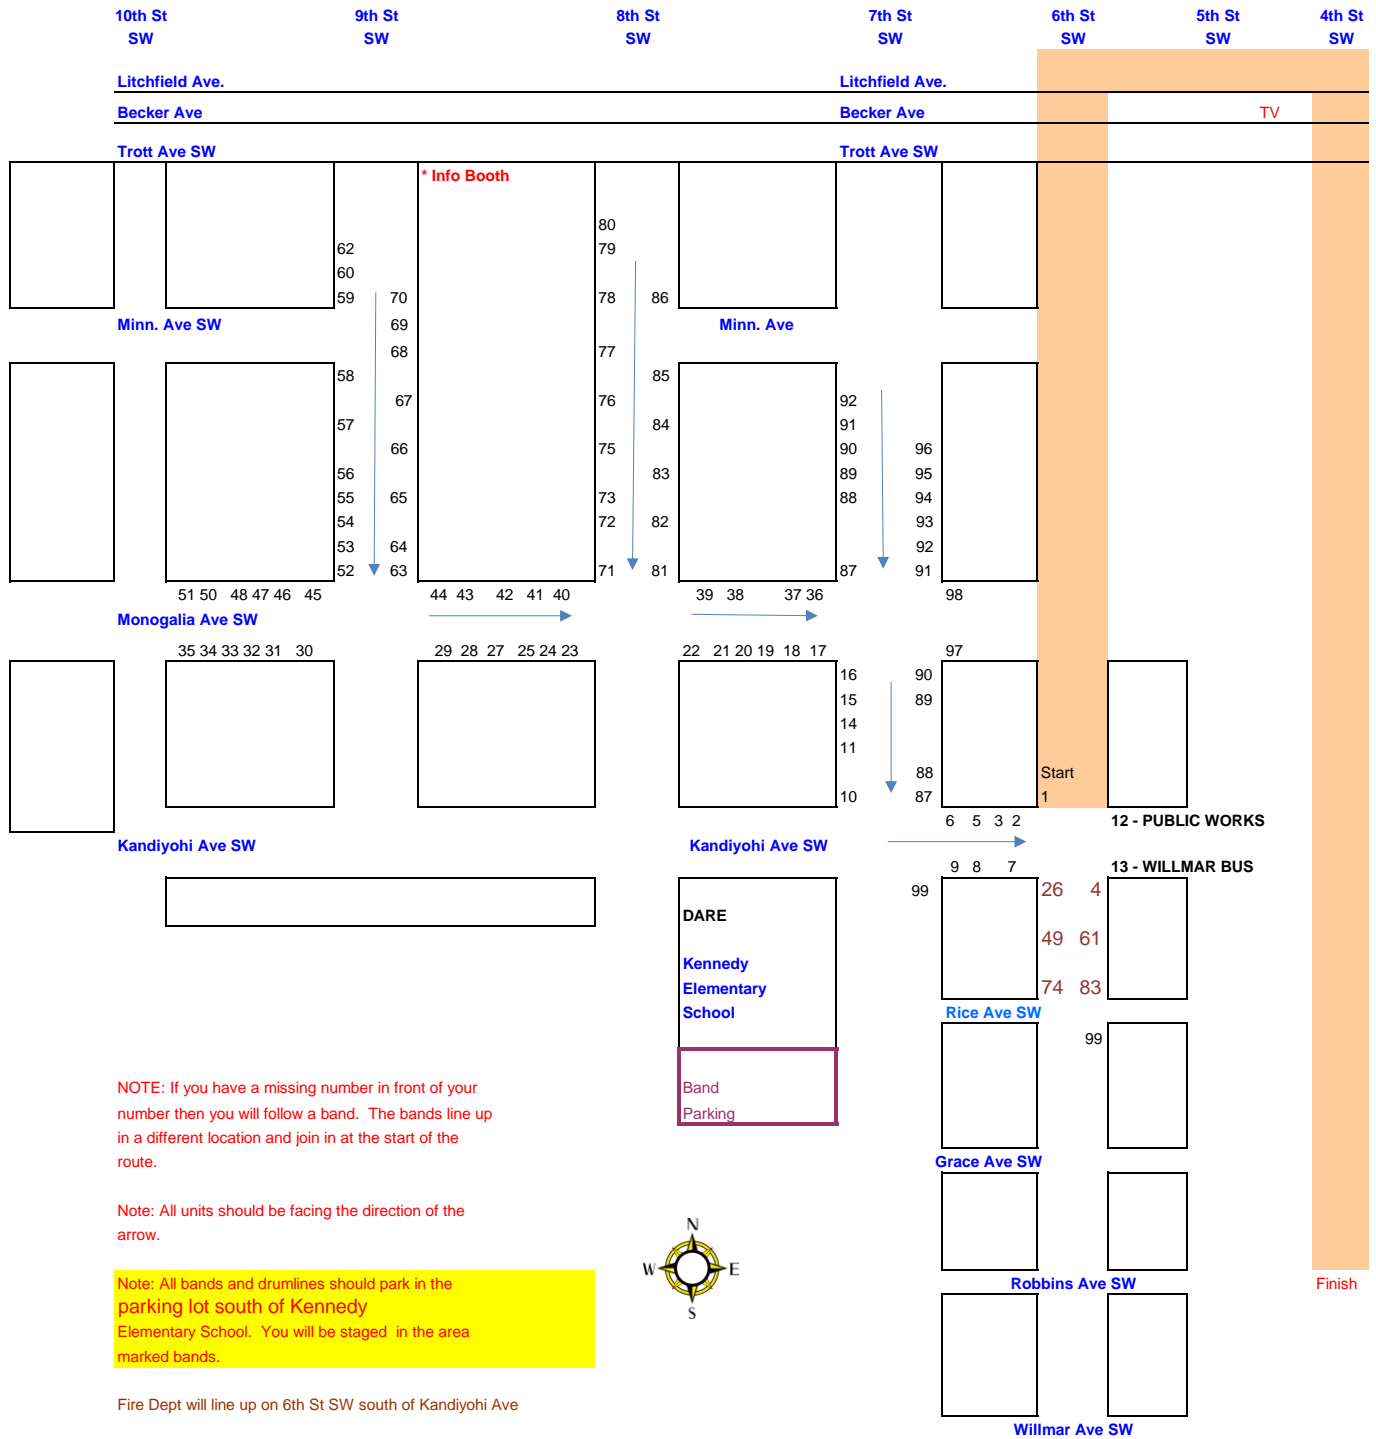

# GRANDE DAY PARADE FLOAT STAGING

ALL UNITS SHOULD CHECK IN AT THE INFO BOOTH AT 9TH ST SW & TROTT AVE SW

NOTE: If you have a missing number in front of your number then you will follow a band. The bands line up in a different location and join in at the start of the route.

Note: All units should be facing the direction of the arrow.

Note: All bands and drumlines should park in the parking lot south of Kennedy Elementary School. You will be staged in the area marked bands.